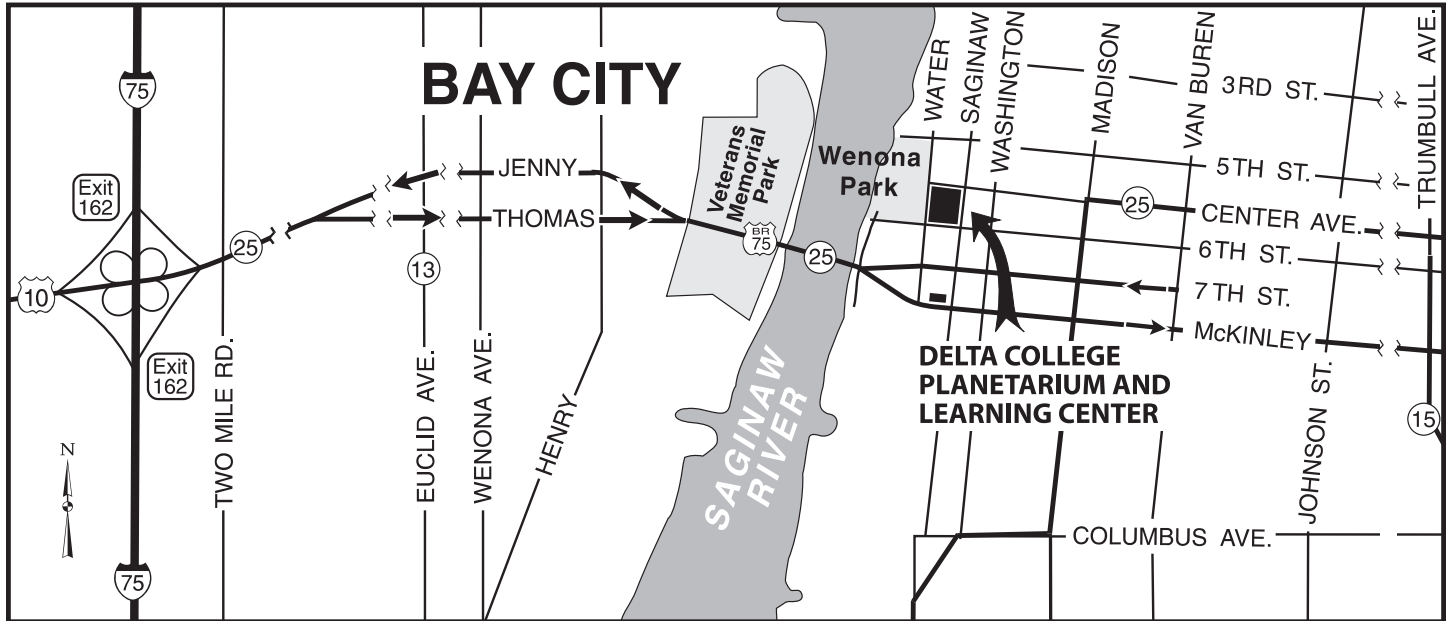

## FROM I-75 (NORTH AND SOUTH)

Take exit 162 to downtown Bay City/M-25.

Continue on one-way Thomas Street.

Cross over river at first stop light.

Turn left at stop light onto Saginaw Street, and go two blocks to 6th Street.

**Cars:** Turn left onto 6th Street to enter Delta parking lot.

**Busses:** Turn left onto 6th Street, turn right onto Water Street, and park at Planetarium entrance.

## FROM US-10 (AUBURN/MIDLAND AREAS)

US-10 crosses over I-75 and becomes M-25 into Bay City.

Continue on one-way Thomas Street.

Cross over river at first stop light.

Turn left at stop light onto Saginaw Street, and go two blocks to 6th Street.